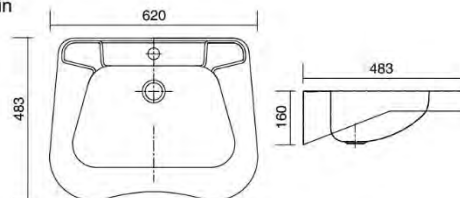

- Wallmount Hands Free Knee Operated Basin
- Bacteriostatic 304 Stainless Steel
- Outer Size: 500 x 420 x 285mm
- Bowl Size: 380 x 285 x 178mm
- Thickness: 1.2mm
- Satin Finished

Other Sanitaryware

PWB80-514655

PF20-363399

- Floor-standing Drinking Fountain
- Bacteriostatic 304 Stainless Steel
- Rounded Edge Prevent Injury
- Two Layer Structure
- Outer Size: 360 x 324 x 990mm
- Bowl Size: $\Phi 280$ x 50mm
- Thickness: Optional 1.2 or 1.5mm
- Hairline Finished

PF38-11231146

- School Combined Drinking Fountain
- Bacteriostatic 304 Stainless Steel
- Outer Size: 1120 x 1460 x 310mm
- If Design for Both High And Low Grade Students And There is Cup Drinking

PF55

- Bottle Filling Station & Fountain With Pet Bowl
- Bacteriostatic 304 Stainless Steel
- Outer Size: 1130 x 1510 x 295mm
- Immersion Coat Inside And Outside For The Ultimate In Corrosion Protection
- Available With Freeze Resistant Features For Colder Climates

Washbasin Series

PWB25-625116

- Wallmount Disabled Compliant Washbasin
- Bacteriostatic 304 Stainless Steel
- Rounded Corner Prevent Injury
- Outer Size: 620 x 483 x 160mm
- Bowl Size: 480 x 300 x 160mm
- Thickness: 1.2mm
- Satin Finished