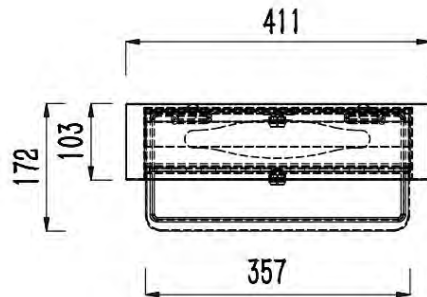

Photo

Details

PQ432

Rodan Paper Towel

Bacteriostatic 304 Stainless Steel

Outer Size: 411 x 103 x 1148

Thickness: Optional 1.0 / 1.2

Hairline Finished

Custom And Standard Lengths Available

Photo

Details

PWB267-504595

Free Standing Foot Pedal Sink

Bacteriostatic 304 Stainless Steel

Outer Size: 500 x 450 x 950

Thickness: Optional 1.5 / 2.0

Hairline Finished

Custom And Standard Lengths Available

PQ433 Unit 45

- Combination Unit 45 Toilet
- Bacteriostatic 304 Stainless Steel
- Integrated Hand Basin & Toilet Roll Holder
- Outer Size: 742 X 650 X 945mm
- Thickness: 1.5/2.0mm
- Satin Finished