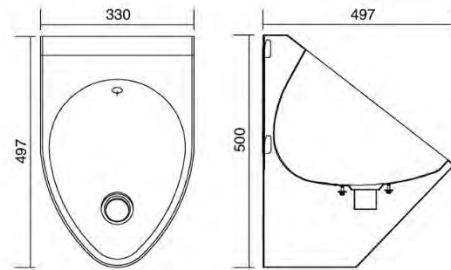

Photo

Details

PQ432

Rodan Paper Towel

Bacteriostatic 304 Stainless Steel

Outer Size: 411 x 103 x 1148

Thickness: Optional 1.0 / 1.2

Hairline Finished

Custom And Standard Lengths Available

Photo

Details

PWB267-504595

Free Standing Foot Pedal Sink

Bacteriostatic 304 Stainless Steel

Outer Size: 500 x 450 x 950

Thickness: Optional 1.5 / 2.0

Hairline Finished

Custom And Standard Lengths Available

PQ433 Unit 45

- Combination Unit 45 Toilet
- Bacteriostatic 304 Stainless Steel
- Integrated Hand Basin & Toilet Roll Holder
- Outer Size: 742 X 650 X 945mm
- Thickness: 1.5/2.0mm
- Satin Finished

PQ434

- Squat Pan
- Bacteriostatic 304 Stainless Steel
- Integral, Pressed Foot Stands
- Outer Size: 700 x 700 x 228mm
- Thickness: 1.2mm
- Satin Finished

PQ270

- Wallmount Flushing Urinals
- Bacteriostatic 304 Stainless Steel
- Outer Size: 497 x 330 x 500mm
- Bowl Size: 394 x 289 x 152mm
- Thickness: 1.2mm
- Satin Finished