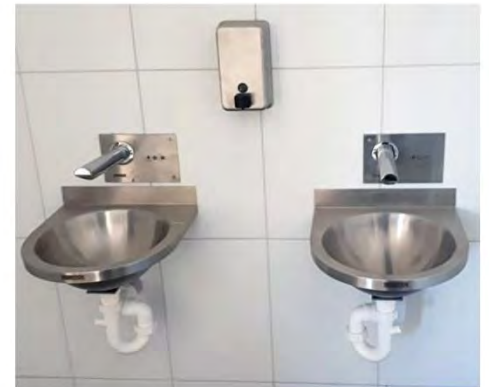

Wall mount

Accessible facility

ADA sink

ADA toilet & grab bar

Hand basin

Wall mounted

Freestanding

Toilet

Wall mount hand sink

Knee operated

Handmade Sink

Under mount

Top mount with faucet hole

Low divide

With step & rinse trough

With level