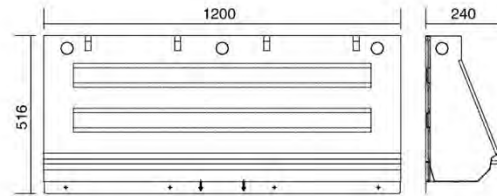

PQ271

- Wallmount Flushing Urinals
- Bacteriostatic 304 Stainless Steel
- Outer Size: 332 x 344 x 500mm
- Bowl Size: 394 x 289 x 152mm
- Thickness: 1.2mm
- Satin Finished

PQ279

- Wallmount Flushing Urinals
- Bacteriostatic 304 Stainless Steel
- Outer Size: 300 x 324 x 420mm
- Bowl Size: 394 x 289 x 152mm
- Thickness: 1.2mm
- Satin Finished

PU13

- Urinal Shell
- Bacteriostatic 304 Stainless Steel
- Integral, Pressed Foot Stands
- Outer Size: 330 X 320 X 430mm
- Thickness: 1.2mm
- Satin Finished

PU09

- Wall Hung Urinal Trough
- Bacteriostatic 304 Stainless Steel
- Outer Size: 1200 x 240 x 516mm
- Manufactured To Custom Lengths
- Thickness: 1.2mm
- Satin Finished

PU14

- Wall Hung Urinal Trough
- Bacteriostatic 304 Stainless Steel
- Outer Size: 1500 x 226 x 510mm
- Manufactured To Custom Lengths
- Thickness: 1.2mm
- Satin Finished

PU45

- Wall Hung Urinal Trough
- Bacteriostatic 304 Stainless Steel
- Outer Size: 650 X 200 X 1150mm
- Manufactured To Custom Lengths
- Thickness: 1.2mm
- Satin Finished