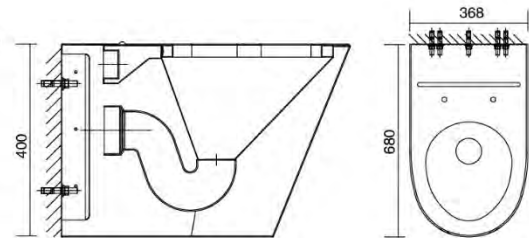

PQ604

- Disabled Wall Hung Toilet
- Bacteriostatic 304 Stainless Steel
- Vandal Proof Design
- Outer Size: 700 X 368 X 360mm
- Thickness: 1.5/2.0mm
- Satin Finished

PQ605

- Disabled Floor Standing Toilet With Hanging Plate
- Bacteriostatic 304 Stainless Steel
- Vandal Proof Design
- Outer Size: 700 X 368 X 500mm
- Thickness: 1.5/2.0mm
- Satin Finished

PQ606

- Disabled Floor Standing Toilet
- Bacteriostatic 304 stainless steel
- Vandal proof design
- outer size: 700 x 368 x 500mm
- thickness: 1.5/2.0mm
- Satin finished

PQ607

- Disabled Floor Standing Toilet With Hanging Plate
- Bacteriostatic 304 Stainless Steel
- Vandal Proof Design
- Outer Size: 680 X 368 X 400mm
- Thickness: 1.5/2.0mm
- Satin Finished

PQ433 Unit 90

- Combination Unit 90 Toilet
- Bacteriostatic 304 Stainless Steel
- Integrated Hand Basin & Toilet Roll Holder
- Outer Size: 400 X 340 X 1000mm
- Thickness: 1.5/2.0mm
- Satin Finished

Toilet & Urinal Series