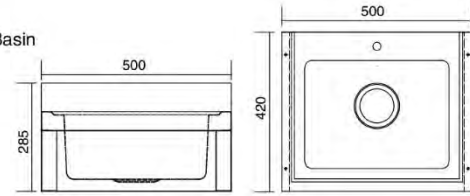

PWB229-1205020

- Multi Vanity Inset Basin
- Bacteriostatic 304 Stainless Steel
- Outer Size: 1200 x 500 x 200mm
- Bowl Size: 390 x 330 x 160mm
- Thickness: 1.2mm
- Satin Finished

PWB17-403456

- Wallmount Hands Free Knee Operated Basin
- Bacteriostatic 304 Stainless Steel
- Outer Size: 400 X 340 X 560mm
- Bowl Size: 317 X 260 X 130mm
- Thickness: 1.2mm
- Satin Finished

PWB103-403956

- Wallmount Hands Free Knee Operated Basin
- Bacteriostatic 304 Stainless Steel
- Outer Size: 400 X 385 X 560mm
- Bowl Size: φ 300 X 135mm
- Thickness: 1.2mm
- Satin Finished

PWB49-403223

- Wallmount Hands Free Knee Operated Basin
- Bacteriostatic 304 Stainless Steel
- Outer Size: 400 x 320 x 225mm
- Bowl Size: 317 x 260 x 130mm
- Thickness: 1.2mm
- Satin Finished

PWB52-504327

- Wallmount Hands Free Knee Operated Basin
- Bacteriostatic 304 Stainless Steel
- Outer Size: 500 x 425 x 283mm
- Bowl Size: 394 x 289 x 152mm
- Thickness: 1.2mm
- Satin Finished

PWB86-504229

- Wallmount Hands Free Knee Operated Basin
- Bacteriostatic 304 Stainless Steel
- Outer Size: 500 x 420 x 285mm
- Bowl Size: 380 x 285 x 178mm
- Thickness: 1.2mm
- Satin Finished

Other Sanitaryware

PWB80-514655