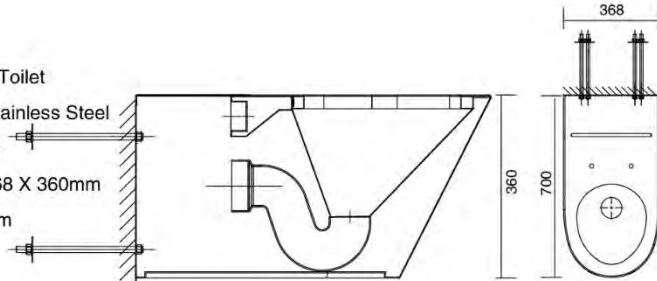

PQ604

- Disabled Wall Hung Toilet
- Bacteriostatic 304 Stainless Steel
- Vandal Proof Design
- Outer Size: 700 X 368 X 360mm
- Thickness: 1.5/2.0mm
- Satin Finished