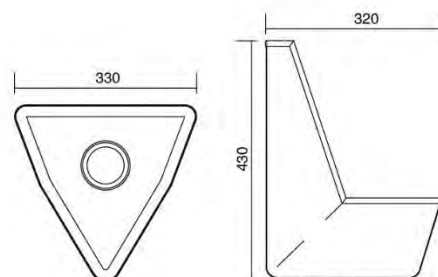

PQ434

- Squat Pan
- Bacteriostatic 304 Stainless Steel
- Integral, Pressed Foot Stands
- Outer Size: 700 x 700 x 228mm
- Thickness: 1.2mm
- Satin Finished

PQ270

- Wallmount Flushing Urinals
- Bacteriostatic 304 Stainless Steel
- Outer Size: 497 x 330 x 500mm
- Bowl Size: 394 x 289 x 152mm
- Thickness: 1.2mm
- Satin Finished

PQ271

- Wallmount Flushing Urinals
- Bacteriostatic 304 Stainless Steel
- Outer Size: 332 x 344 x 500mm
- Bowl Size: 394 x 289 x 152mm
- Thickness: 1.2mm
- Satin Finished

PQ279

- Wallmount Flushing Urinals
- Bacteriostatic 304 Stainless Steel
- Outer Size: 300 x 324 x 420mm
- Bowl Size: 394 x 289 x 152mm
- Thickness: 1.2mm
- Satin Finished

PU13

- Urinal Shell
- Bacteriostatic 304 Stainless Steel
- Integral, Pressed Foot Stands
- Outer Size: 330 X 320 X 430mm
- Thickness: 1.2mm
- Satin Finished

PU09

- Wall Hung Urinal Trough
- Bacteriostatic 304 Stainless Steel
- Outer Size: 1200 x 240 x 516mm
- Manufactured To Custom Lengths
- Thickness: 1.2mm
- Satin Finished

PU14

- Wall Hung Urinal Trough
- Bacteriostatic 304 Stainless Steel
- Outer Size: 1500 x 226 x 510mm
- Manufactured To Custom Lengths
- Thickness: 1.2mm
- Satin Finished

PU45

- Wall Hung Urinal Trough
- Bacteriostatic 304 Stainless Steel
- Outer Size: 650 X 200 X 1150mm
- Manufactured To Custom Lengths
- Thickness: 1.2mm
- Satin Finished