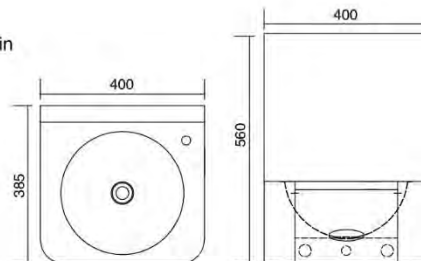

- Floor Standing Handwash Basin
- Bacteriostatic 304 Stainless Steel
- Rounded Corner Prevent Injury
- Outer Size: 400 x 340 x 1000mm
- Bowl Size: 317 x 260 x 130mm
- Thickness: 1.5mm
- Satin Finished

PWB229-1205020

- Multi Vanity Inset Basin
- Bacteriostatic 304 Stainless Steel
- Outer Size: 1200 x 500 x 200mm
- Bowl Size: 390 x 330 x 160mm
- Thickness: 1.2mm
- Satin Finished

PWB17-403456

- Wallmount Hands Free Knee Operated Basin
- Bacteriostatic 304 Stainless Steel
- Outer Size: 400 X 340 X 560mm
- Bowl Size: 317 X 260 X 130mm
- Thickness: 1.2mm
- Satin Finished

PWB103-403956

- Wallmount Hands Free Knee Operated Basin
- Bacteriostatic 304 Stainless Steel
- Outer Size: 400 X 385 X 560mm
- Bowl Size: φ 300 X 135mm
- Thickness: 1.2mm
- Satin Finished

PWB49-403223

- Wallmount Hands Free Knee Operated Basin
- Bacteriostatic 304 Stainless Steel
- Outer Size: 400 x 320 x 225mm
- Bowl Size: 317 x 260 x 130mm
- Thickness: 1.2mm
- Satin Finished

PWB52-504327

- Wallmount Hands Free Knee Operated Basin
- Bacteriostatic 304 Stainless Steel
- Outer Size: 500 x 425 x 283mm
- Bowl Size: 394 x 289 x 152mm
- Thickness: 1.2mm
- Satin Finished

PWB86-504229