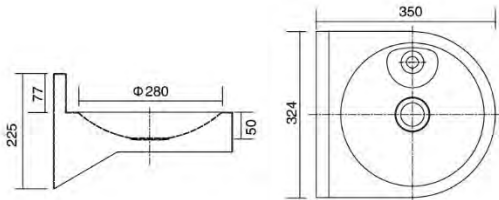

PF02-353223

- Wallmount Drinking Fountain
- Bacteriostatic 304 Stainless Steel
- Rounded Edge Prevent Injury
- Outer Size: 350 x 324 x 225mm
- Bowl Size: $\Phi 280 \times 50$ mm
- Thickness: optional 1.2 or 1.5mm
- Hairline finish