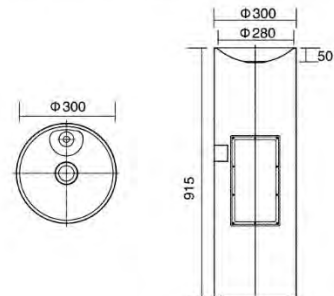

PF58-3092

- Floor-standing Drinking Fountain
- Bacteriostatic 304 Stainless Steel
- Rounded Edge Prevent Injury
- Outer Size: $\Phi 300 \times 915$ mm
- Bowl Size: $\Phi 280 \times 50$ mm
- Thickness: Optional 1.2 Or 1.5mm
- Hairline Finished