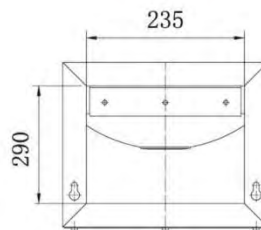

WALL HUNG BASIN & BAR SINKS

GRADE 304 t1.0 SATIN

GRADE 304 t0.8 SATIN

A87

GRADE 304 t0.9 SATIN