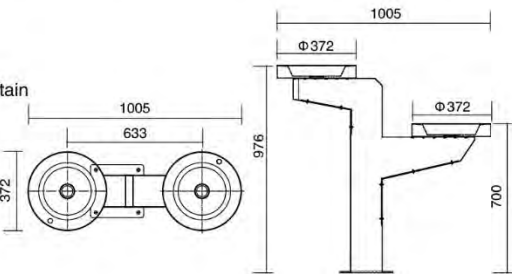

Drinking Fountain Series

PF01-363229

- Wallmount Drinking Fountain
- Bacteriostatic 304 Stainless Steel
- Rounded Edge Prevent Injury
- Outer Size: 360 x 324 x 290mm
- Bowl Size: $\Phi 280 \times 50$ mm
- Thickness: optional 1.2 or 1.5mm
- Hairline finished

PF02-353223

- Wallmount Drinking Fountain
- Bacteriostatic 304 Stainless Steel
- Rounded Edge Prevent Injury
- Outer Size: 350 x 324 x 225mm
- Bowl Size: $\Phi 280 \times 50$ mm
- Thickness: optional 1.2 or 1.5mm
- Hairline finish

PF45-413315

- Wallmount Drinking Fountain
- Bacteriostatic 304 Stainless Steel
- Rounded Edge Prevent Injury
- Outer Size: 408 x 325 x 150mm
- Bowl Size: $\Phi 280 \times 50$ mm
- Thickness: optional 1.2 or 1.5mm
- Hairline finished

PF13-973798

- Double End Disabled Drinking Fountain
- Bacteriostatic 304 Stainless Steel
- Outer Size: 1005 x 372 x 976mm
- Bowl Size: $\Phi 280 \times 50$ mm
- Thickness: optional 1.2 or 1.5mm
- Hairline finished