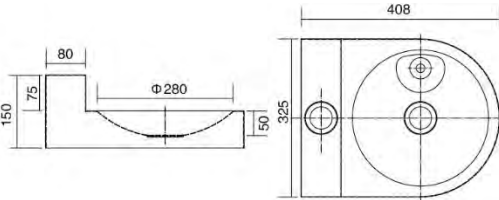

PF45-413315

- Wallmount Drinking Fountain
- Bacteriostatic 304 Stainless Steel
- Rounded Edge Prevent Injury
- Outer Size: 408 x 325 x 150mm
- Bowl Size: $\Phi 280 \times 50$ mm
- Thickness: optional 1.2 or 1.5mm
- Hairline finished