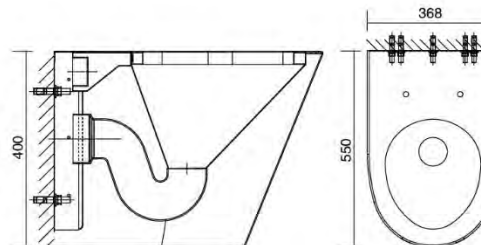

PQ601

- Floor Standing Toilet With Hanging Plate
- Bacteriostatic 304 Stainless Steel
- Vandal Proof Design
- Outer Size: 550 X 368 X 400mm
- Thickness: 1.5/2.0mm
- Satin Finished