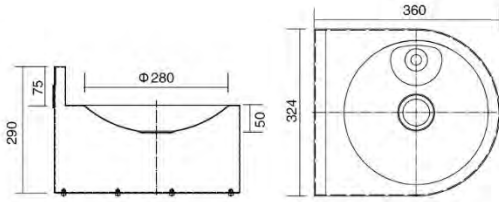

PF01-363229

- Wallmount Drinking Fountain
- Bacteriostatic 304 Stainless Steel
- Rounded Edge Prevent Injury
- Outer Size: 360 x 324 x 290mm
- Bowl Size: $\Phi 280 \times 50$ mm
- Thickness: optional 1.2 or 1.5mm
- Hairline finished