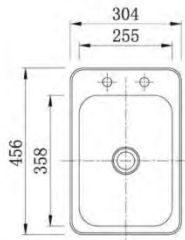

PF13-973798

- Double End Disabled Drinking Fountain
- Bacteriostatic 304 Stainless Steel
- Outer Size: 1005 x 372 x 976mm
- Bowl Size: $\Phi 280 \times 50$ mm
- Thickness: optional 1.2 or 1.5mm
- Hairline finished

PF19-3292

- Floor-standing Drinking Fountain
- Bacteriostatic 304 Stainless Steel
- Rounded Edge Prevent Injury
- Outer Size: $\Phi 320 \times 915$
- Bowl Size: $\Phi 280 \times 50$
- Thickness: Optional 1.2 Or 1.5mm
- Hairline Finished

PF58-3092

- Floor-standing Drinking Fountain
- Bacteriostatic 304 Stainless Steel
- Rounded Edge Prevent Injury
- Outer Size: $\Phi 300 \times 915$ mm
- Bowl Size: $\Phi 280 \times 50$ mm
- Thickness: Optional 1.2 Or 1.5mm
- Hairline Finished

WALL HUNG BASIN & BAR SINKS

A38

GRADE 304 t1.0 SATIN

A38-10

GRADE 304 t0.8 SATIN

A87

GRADE 304 t0.9 SATIN

Specialised in bespoke products