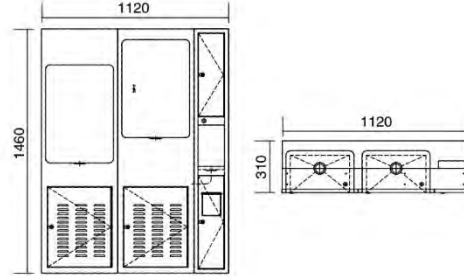

PF38-11231146

- School Combined Drinking Fountain
- Bacteriostatic 304 Stainless Steel
- Outer Size: 1120 x 1460 x 310mm
- If Design for Both High And Low Grade Students And There is Cup Drinking