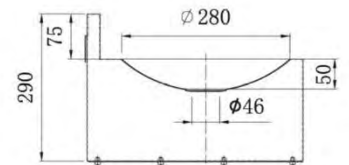

WALL HUNG BASIN & BAR SINKS

GRADE 304 t1.0 SATIN

GRADE 304 t0.8 SATIN

A87

GRADE 304 t0.9 SATIN