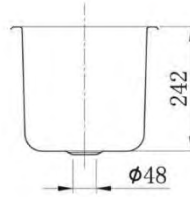

A38-10

GRADE 304 t0.8 SATIN