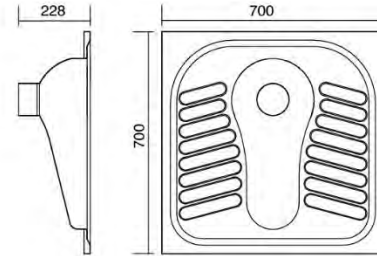

Photo

Details

PQ432

Rodan Paper Towel

Bacteriostatic 304 Stainless Steel

Outer Size: 411 x 103 x 1148

Thickness: Optional 1.0 / 1.2

Hairline Finished

Custom And Standard Lengths Available

Photo

Details

PWB267-504595

Free Standing Foot Pedal Sink

Bacteriostatic 304 Stainless Steel

Outer Size: 500 x 450 x 950

Thickness: Optional 1.5 / 2.0

Hairline Finished

Custom And Standard Lengths Available

PQ433 Unit 45

- Combination Unit 45 Toilet
- Bacteriostatic 304 Stainless Steel
- Integrated Hand Basin & Toilet Roll Holder
- Outer Size: 742 X 650 X 945mm
- Thickness: 1.5/2.0mm
- Satin Finished

PQ434

- Squat Pan
- Bacteriostatic 304 Stainless Steel
- Integral, Pressed Foot Stands
- Outer Size: 700 x 700 x 228mm
- Thickness: 1.2mm
- Satin Finished

PQ270

- Wallmount Flushing Urinals
- Bacteriostatic 304 Stainless Steel
- Outer Size: 497 x 330 x 500mm
- Bowl Size: 394 x 289 x 152mm
- Thickness: 1.2mm
- Satin Finished