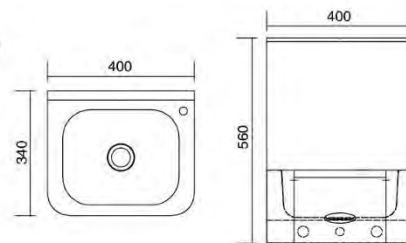

PWB76-414029

- Wallmount Handwash Basin
- Bacteriostatic 304 Stainless Steel
- Rounded Edge Prevent Injury
- Outer Size: 410 x 395 x 287mm
- Bowl Size: Ø300 X 125mm
- Thickness: 1.2mm
- Satin Finished

PWB118-403490

- Floor Standing Handwash Basin
- Bacteriostatic 304 Stainless Steel
- Rounded Corner Prevent Injury
- Outer Size: 400 x 340 x 1000mm
- Bowl Size: 317 x 260 x 130mm
- Thickness: 1.5mm
- Satin Finished

PWB229-1205020

- Multi Vanity Inset Basin
- Bacteriostatic 304 Stainless Steel
- Outer Size: 1200 x 500 x 200mm
- Bowl Size: 390 x 330 x 160mm
- Thickness: 1.2mm
- Satin Finished

PWB17-403456

- Wallmount Hands Free Knee Operated Basin
- Bacteriostatic 304 Stainless Steel
- Outer Size: 400 X 340 X 560mm
- Bowl Size: 317 X 260 X 130mm
- Thickness: 1.2mm
- Satin Finished

PWB103-403956

- Wallmount Hands Free Knee Operated Basin
- Bacteriostatic 304 Stainless Steel
- Outer Size: 400 X 385 X 560mm
- Bowl Size: φ 300 X 135mm
- Thickness: 1.2mm
- Satin Finished

PWB49-403223

- Wallmount Hands Free Knee Operated Basin
- Bacteriostatic 304 Stainless Steel
- Outer Size: 400 x 320 x 225mm
- Bowl Size: 317 x 260 x 130mm
- Thickness: 1.2mm
- Satin Finished