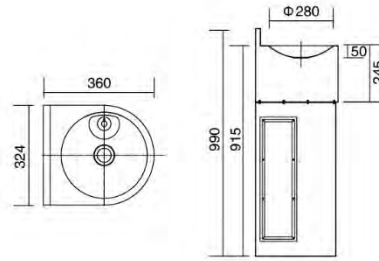

- Wallmount Hands Free Knee Operated Basin
- Bacteriostatic 304 Stainless Steel
- Outer Size: 500 x 420 x 285mm
- Bowl Size: 380 x 285 x 178mm
- Thickness: 1.2mm
- Satin Finished

Other Sanitaryware

PWB80-514655

- Wallmount Cleaner Sink
- Bacteriostatic 304 Stainless Steel
- Outer Size: 512 x 460 x 260mm
- Bowl Size: 430 x 375 x 185mm
- Thickness: 0.8mm
- Hairline finished

PQ165

- Floor Standing Janitorial Unit
- Bacteriostatic 304 Stainless Steel
- Integral hand basin and bucket sink
- Outer Size: 502 x 570 x 880mm
- Bowl Size: 358 x 256 x 135mm
400 x 325 x 175mm
- Thickness: 1.2mm
- Hairline finished

PQ432

- Recessed Paper Towel with Waste Receptacle
- Bacteriostatic 304 Stainless Steel
- Outer Size: 411 x 172 x 1148mm
- Thickness: optional 1.0 or 1.2mm
- Hairline finish

PQ441

- Half Round Waste Bin
- Bacteriostatic 304 Stainless Steel
- Outer Size: 310 x 210 x 401.5mm
- Bowl Size: Φ 280 x 50mm
- Thickness: optional 1.2 or 1.5mm
- Hairline finished

PF20-363399

- Floor-standing Drinking Fountain
- Bacteriostatic 304 Stainless Steel
- Rounded Edge Prevent Injury
- Two Layer Structure
- Outer Size: 360 x 324 x 990mm
- Bowl Size: $\Phi 280$ x 50mm
- Thickness: Optional 1.2 or 1.5mm
- Hairline Finished