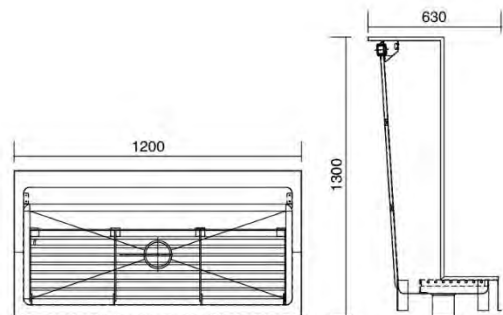

PU13

- Urinal Shell
- Bacteriostatic 304 Stainless Steel
- Integral, Pressed Foot Stands
- Outer Size: 330 X 320 X 430mm
- Thickness: 1.2mm
- Satin Finished

PU09

- Wall Hung Urinal Trough
- Bacteriostatic 304 Stainless Steel
- Outer Size: 1200 x 240 x 516mm
- Manufactured To Custom Lengths
- Thickness: 1.2mm
- Satin Finished

PU14

- Wall Hung Urinal Trough
- Bacteriostatic 304 Stainless Steel
- Outer Size: 1500 x 226 x 510mm
- Manufactured To Custom Lengths
- Thickness: 1.2mm
- Satin Finished

PU45

- Wall Hung Urinal Trough
- Bacteriostatic 304 Stainless Steel
- Outer Size: 650 X 200 X 1150mm
- Manufactured To Custom Lengths
- Thickness: 1.2mm
- Satin Finished

PU51

- Regency Urinal
- Bacteriostatic 304 Stainless Steel
- Outer Size: 1200 x 630 x 1300mm
- Manufactured To Custom Lengths
- Thickness: 1.2mm
- Satin Finished

PQ564

- Urinal Privacy Panel
- Bacteriostatic 304 Stainless Steel
- Robust, Vandal Resistant Construction
- Outer Size: 400 x 50 x 700mm
- Thickness: 1.2mm
- Satin Finished