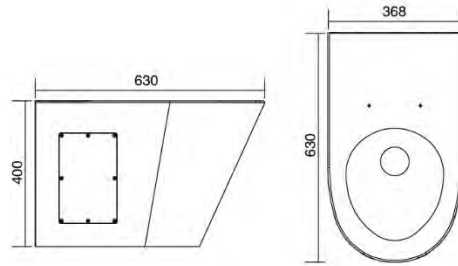

PQ565

- Disabled Wall Faced Toilet
- Bacteriostatic 304 Stainless Steel
- Vandal Proof Design
- Outer Size: 630 X 368 X 400mm
- Thickness: 1.5/2.0mm
- Satin Finished