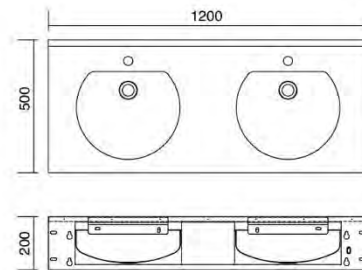

PQ601

- Floor Standing Toilet With Hanging Plate
- Bacteriostatic 304 Stainless Steel
- Vandal Proof Design
- Outer Size: 550 X 368 X 400mm
- Thickness: 1.5/2.0mm
- Satin Finished

PQ602

- Floor Standing Toilet
- Bacteriostatic 304 Stainless Steel
- Vandal Proof Design
- Outer Size: 550 X 368 X 400mm
- Thickness: 1.5/2.0mm
- Satin Finished

PWB76-414029

- Wallmount Handwash Basin
- Bacteriostatic 304 Stainless Steel
- Rounded Edge Prevent Injury
- Outer Size: 410 x 395 x 287mm
- Bowl Size: Ø300 X 125mm
- Thickness: 1.2mm
- Satin Finished

PWB118-403490

- Floor Standing Handwash Basin
- Bacteriostatic 304 Stainless Steel
- Rounded Corner Prevent Injury
- Outer Size: 400 x 340 x 1000mm
- Bowl Size: 317 x 260 x 130mm
- Thickness: 1.5mm
- Satin Finished

PWB229-1205020

- Multi Vanity Inset Basin
- Bacteriostatic 304 Stainless Steel
- Outer Size: 1200 x 500 x 200mm
- Bowl Size: 390 x 330 x 160mm
- Thickness: 1.2mm
- Satin Finished

PWB17-403456

- Wallmount Hands Free Knee Operated Basin
- Bacteriostatic 304 Stainless Steel
- Outer Size: 400 X 340 X 560mm
- Bowl Size: 317 X 260 X 130mm
- Thickness: 1.2mm
- Satin Finished