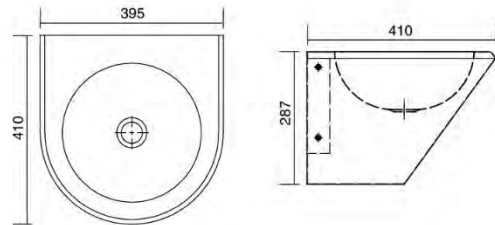

PQ601

- Floor Standing Toilet With Hanging Plate
- Bacteriostatic 304 Stainless Steel
- Vandal Proof Design
- Outer Size: 550 X 368 X 400mm
- Thickness: 1.5/2.0mm
- Satin Finished

PQ602

- Floor Standing Toilet
- Bacteriostatic 304 Stainless Steel
- Vandal Proof Design
- Outer Size: 550 X 368 X 400mm
- Thickness: 1.5/2.0mm
- Satin Finished

PWB76-414029

- Wallmount Handwash Basin
- Bacteriostatic 304 Stainless Steel
- Rounded Edge Prevent Injury
- Outer Size: 410 x 395 x 287mm
- Bowl Size: Ø300 X 125mm
- Thickness: 1.2mm
- Satin Finished

PWB118-403490

- Floor Standing Handwash Basin
- Bacteriostatic 304 Stainless Steel
- Rounded Corner Prevent Injury
- Outer Size: 400 x 340 x 1000mm
- Bowl Size: 317 x 260 x 130mm
- Thickness: 1.5mm
- Satin Finished

PWB229-1205020

- Multi Vanity Inset Basin
- Bacteriostatic 304 Stainless Steel
- Outer Size: 1200 x 500 x 200mm
- Bowl Size: 390 x 330 x 160mm
- Thickness: 1.2mm
- Satin Finished

PWB17-403456

- Wallmount Hands Free Knee Operated Basin
- Bacteriostatic 304 Stainless Steel
- Outer Size: 400 X 340 X 560mm
- Bowl Size: 317 X 260 X 130mm
- Thickness: 1.2mm
- Satin Finished