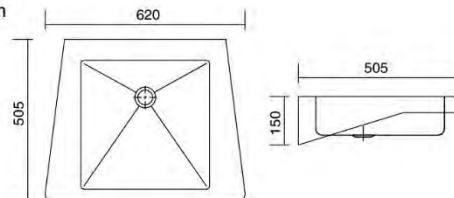

PWB97-625115

- Wallmount Disabled Compliant Washbasin
- Bacteriostatic 304 Stainless Steel
- Rounded Corner Prevent Injury
- Outer Size: 620 x 505 x 150mm
- Bowl Size: 400 x 400 x 120mm
- Thickness: 1.2mm
- Satin Finished