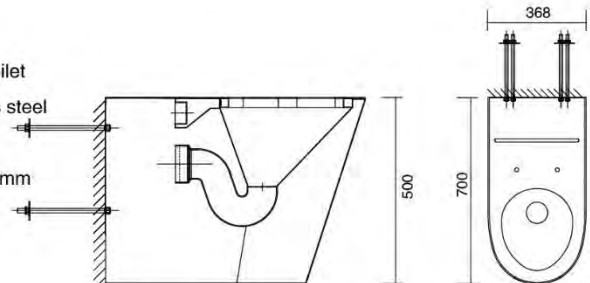

PQ606

- Disabled Floor Standing Toilet
- Bacteriostatic 304 stainless steel
- Vandal proof design
- outer size: 700 x 368 x 500mm
- thickness: 1.5/2.0mm
- Satin finished