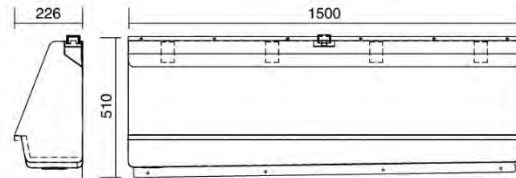

PU13

- Urinal Shell
- Bacteriostatic 304 Stainless Steel
- Integral, Pressed Foot Stands
- Outer Size: 330 X 320 X 430mm
- Thickness: 1.2mm
- Satin Finished

PU09

- Wall Hung Urinal Trough
- Bacteriostatic 304 Stainless Steel
- Outer Size: 1200 x 240 x 516mm
- Manufactured To Custom Lengths
- Thickness: 1.2mm
- Satin Finished

PU14

- Wall Hung Urinal Trough
- Bacteriostatic 304 Stainless Steel
- Outer Size: 1500 x 226 x 510mm
- Manufactured To Custom Lengths
- Thickness: 1.2mm
- Satin Finished

PU45

- Wall Hung Urinal Trough
- Bacteriostatic 304 Stainless Steel
- Outer Size: 650 X 200 X 1150mm
- Manufactured To Custom Lengths
- Thickness: 1.2mm
- Satin Finished