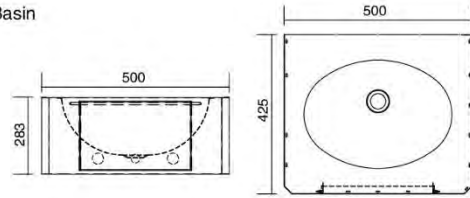

PWB229-1205020

- Multi Vanity Inset Basin
- Bacteriostatic 304 Stainless Steel
- Outer Size: 1200 x 500 x 200mm
- Bowl Size: 390 x 330 x 160mm
- Thickness: 1.2mm
- Satin Finished

PWB17-403456

- Wallmount Hands Free Knee Operated Basin
- Bacteriostatic 304 Stainless Steel
- Outer Size: 400 X 340 X 560mm
- Bowl Size: 317 X 260 X 130mm
- Thickness: 1.2mm
- Satin Finished

PWB103-403956

- Wallmount Hands Free Knee Operated Basin
- Bacteriostatic 304 Stainless Steel
- Outer Size: 400 X 385 X 560mm
- Bowl Size: φ 300 X 135mm
- Thickness: 1.2mm
- Satin Finished

PWB49-403223

- Wallmount Hands Free Knee Operated Basin
- Bacteriostatic 304 Stainless Steel
- Outer Size: 400 x 320 x 225mm
- Bowl Size: 317 x 260 x 130mm
- Thickness: 1.2mm
- Satin Finished

PWB52-504327

- Wallmount Hands Free Knee Operated Basin
- Bacteriostatic 304 Stainless Steel
- Outer Size: 500 x 425 x 283mm
- Bowl Size: 394 x 289 x 152mm
- Thickness: 1.2mm
- Satin Finished

PWB86-504229

- Wallmount Hands Free Knee Operated Basin
- Bacteriostatic 304 Stainless Steel
- Outer Size: 500 x 420 x 285mm
- Bowl Size: 380 x 285 x 178mm
- Thickness: 1.2mm
- Satin Finished

Other Sanitaryware

PWB80-514655