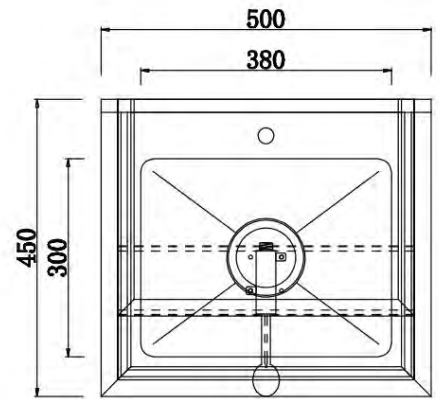

Photo

Details

PQ432

Rodan Paper Towel

Bacteriostatic 304 Stainless Steel

Outer Size: 411 x 103 x 1148

Thickness: Optional 1.0 / 1.2

Hairline Finished

Custom And Standard Lengths Available

Photo

Details

PWB267-504595

Free Standing Foot Pedal Sink

Bacteriostatic 304 Stainless Steel

Outer Size: 500 x 450 x 950

Thickness: Optional 1.5 / 2.0

Hairline Finished

Custom And Standard Lengths Available

PQ433 Unit 45

- Combination Unit 45 Toilet
- Bacteriostatic 304 Stainless Steel
- Integrated Hand Basin & Toilet Roll Holder
- Outer Size: 742 X 650 X 945mm
- Thickness: 1.5/2.0mm
- Satin Finished