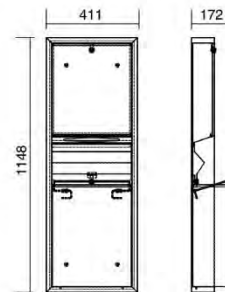

PQ432

- Recessed Paper Towel with Waste Receptacle
- Bacteriostatic 304 Stainless Steel
- Outer Size: 411 x 172 x 1148mm
- Thickness: optional 1.0 or 1.2mm
- Hairline finish