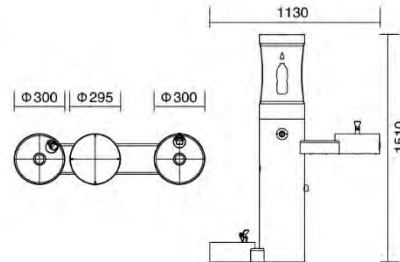

- Wallmount Hands Free Knee Operated Basin
- Bacteriostatic 304 Stainless Steel
- Outer Size: 500 x 420 x 285mm
- Bowl Size: 380 x 285 x 178mm
- Thickness: 1.2mm
- Satin Finished

Other Sanitaryware

PWB80-514655

PF20-363399

- Floor-standing Drinking Fountain
- Bacteriostatic 304 Stainless Steel
- Rounded Edge Prevent Injury
- Two Layer Structure
- Outer Size: 360 x 324 x 990mm
- Bowl Size: $\Phi 280$ x 50mm
- Thickness: Optional 1.2 or 1.5mm
- Hairline Finished

PF38-11231146

- School Combined Drinking Fountain
- Bacteriostatic 304 Stainless Steel
- Outer Size: 1120 x 1460 x 310mm
- If Design for Both High And Low Grade Students And There is Cup Drinking

PF55

- Bottle Filling Station & Fountain With Pet Bowl
- Bacteriostatic 304 Stainless Steel
- Outer Size: 1130 x 1510 x 295mm
- Immersion Coat Inside And Outside For The Ultimate In Corrosion Protection
- Available With Freeze Resistant Features For Colder Climates

Washbasin Series

PWB25-625116

- Wallmount Disabled Compliant Washbasin
- Bacteriostatic 304 Stainless Steel
- Rounded Corner Prevent Injury
- Outer Size: 620 x 483 x 160mm
- Bowl Size: 480 x 300 x 160mm
- Thickness: 1.2mm
- Satin Finished