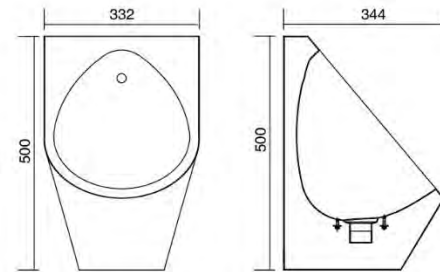

Photo

Details

PQ432

Rodan Paper Towel

Bacteriostatic 304 Stainless Steel

Outer Size: 411 x 103 x 1148

Thickness: Optional 1.0 / 1.2

Hairline Finished

Hairline Finished

Custom And Standard Lengths Available

PQ433 Unit 45

- Combination Unit 45 Toilet
- Bacteriostatic 304 Stainless Steel
- Integrated Hand Basin & Toilet Roll Holder
- Outer Size: 742 X 650 X 945mm
- Thickness: 1.5/2.0mm
- Satin Finished

PQ434

- Squat Pan
- Bacteriostatic 304 Stainless Steel
- Integral, Pressed Foot Stands
- Outer Size: 700 x 700 x 228mm
- Thickness: 1.2mm
- Satin Finished

PQ270

- Wallmount Flushing Urinals
- Bacteriostatic 304 Stainless Steel
- Outer Size: 497 x 330 x 500mm
- Bowl Size: 394 x 289 x 152mm
- Thickness: 1.2mm
- Satin Finished

PQ271

- Wallmount Flushing Urinals
- Bacteriostatic 304 Stainless Steel
- Outer Size: 332 x 344 x 500mm
- Bowl Size: 394 x 289 x 152mm
- Thickness: 1.2mm
- Satin Finished

PQ279

- Wallmount Flushing Urinals
- Bacteriostatic 304 Stainless Steel
- Outer Size: 300 x 324 x 420mm
- Bowl Size: 394 x 289 x 152mm
- Thickness: 1.2mm
- Satin Finished