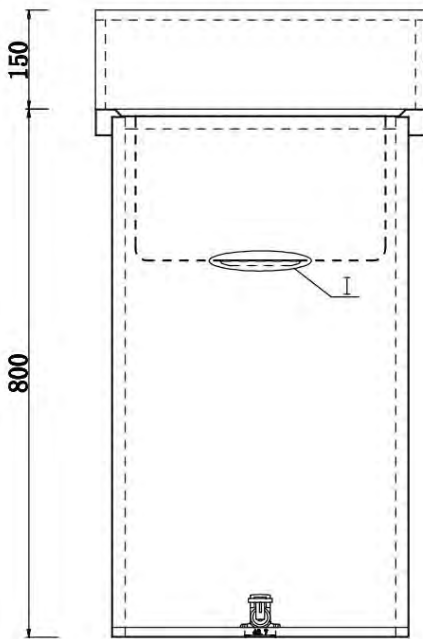

Photo

Details

PQ432

Rodan Paper Towel

Bacteriostatic 304 Stainless Steel

Outer Size: 411 x 103 x 1148

Thickness: Optional 1.0 / 1.2

Hairline Finished

Custom And Standard Lengths Available

Photo

Details

PWB267-504595

Free Standing Foot Pedal Sink

Bacteriostatic 304 Stainless Steel

Outer Size: 500 x 450 x 950

Thickness: Optional 1.5 / 2.0

Hairline Finished

Custom And Standard Lengths Available

PQ433 Unit 45

- Combination Unit 45 Toilet
- Bacteriostatic 304 Stainless Steel
- Integrated Hand Basin & Toilet Roll Holder
- Outer Size: 742 X 650 X 945mm
- Thickness: 1.5/2.0mm
- Satin Finished