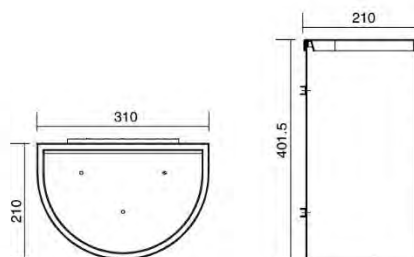

PWB52-504327

- Wallmount Hands Free Knee Operated Basin
- Bacteriostatic 304 Stainless Steel
- Outer Size: 500 x 425 x 283mm
- Bowl Size: 394 x 289 x 152mm
- Thickness: 1.2mm
- Satin Finished

PWB86-504229

- Wallmount Hands Free Knee Operated Basin
- Bacteriostatic 304 Stainless Steel
- Outer Size: 500 x 420 x 285mm
- Bowl Size: 380 x 285 x 178mm
- Thickness: 1.2mm
- Satin Finished

Other Sanitaryware

PWB80-514655

- Wallmount Cleaner Sink
- Bacteriostatic 304 Stainless Steel
- Outer Size: 512 x 460 x 260mm
- Bowl Size: 430 x 375 x 185mm
- Thickness: 0.8mm
- Hairline finished

PQ165

- Floor Standing Janitorial Unit
- Bacteriostatic 304 Stainless Steel
- Integral hand basin and bucket sink
- Outer Size: 502 x 570 x 880mm
- Bowl Size: 358 x 256 x 135mm
400 x 325 x 175mm
- Thickness: 1.2mm
- Hairline finished

PQ432

- Recessed Paper Towel with Waste Receptacle
- Bacteriostatic 304 Stainless Steel
- Outer Size: 411 x 172 x 1148mm
- Thickness: optional 1.0 or 1.2mm
- Hairline finish

PQ441

- Half Round Waste Bin
- Bacteriostatic 304 Stainless Steel
- Outer Size: 310 x 210 x 401.5mm
- Bowl Size: Φ 280 x 50mm
- Thickness: optional 1.2 or 1.5mm
- Hairline finished