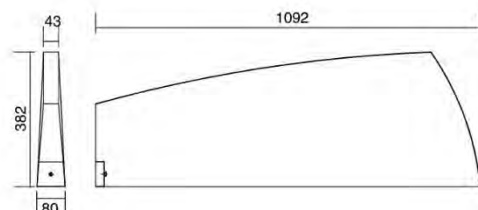

PQ103

- Urinal Privacy Panel
- Bacteriostatic 304 Stainless Steel
- Robust, Vandal Resistant Construction
- Outer Size: 382 x 1092 x 80mm
- Thickness: 1.2mm
- Satin Finished