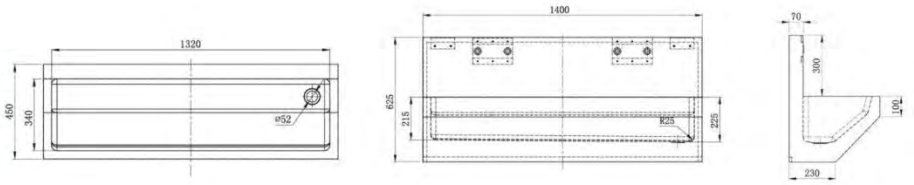

GRADE 304 t1.2 SATIN

WTA-L-2100