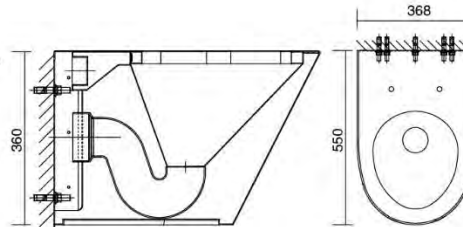

PQ433 Unit 90

- Combination Unit 90 Toilet
- Bacteriostatic 304 Stainless Steel
- Integrated Hand Basin & Toilet Roll Holder
- Outer Size: 400 X 340 X 1000mm
- Thickness: 1.5/2.0mm
- Satin Finished

Toilet & Urinal Series

PQ599

- Wall Hung Toilet With Hanging Plate
- Bacteriostatic 304 Stainless Steel
- Vandal Proof Design
- Outer Size: 550 X 368 X 360mm
- Thickness: 1.5/2.0mm
- Satin Finished

PQ600

- Wall Hung Toilet
- Bacteriostatic 304 Stainless Steel
- Vandal Proof Design
- Outer Size: 550 X 368 X 360mm
- Thickness: 1.5/2.0mm
- Satin Finished