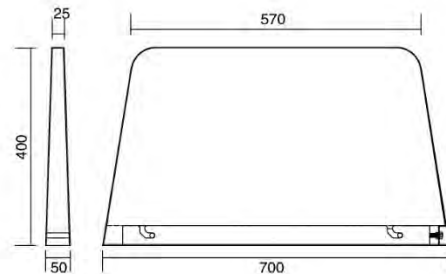

PU13

- Urinal Shell
- Bacteriostatic 304 Stainless Steel
- Integral, Pressed Foot Stands
- Outer Size: 330 X 320 X 430mm
- Thickness: 1.2mm
- Satin Finished

PU09

- Wall Hung Urinal Trough
- Bacteriostatic 304 Stainless Steel
- Outer Size: 1200 x 240 x 516mm
- Manufactured To Custom Lengths
- Thickness: 1.2mm
- Satin Finished

PU14

- Wall Hung Urinal Trough
- Bacteriostatic 304 Stainless Steel
- Outer Size: 1500 x 226 x 510mm
- Manufactured To Custom Lengths
- Thickness: 1.2mm
- Satin Finished

PU45

- Wall Hung Urinal Trough
- Bacteriostatic 304 Stainless Steel
- Outer Size: 650 X 200 X 1150mm
- Manufactured To Custom Lengths
- Thickness: 1.2mm
- Satin Finished

PU51

- Regency Urinal
- Bacteriostatic 304 Stainless Steel
- Outer Size: 1200 x 630 x 1300mm
- Manufactured To Custom Lengths
- Thickness: 1.2mm
- Satin Finished

PQ564

- Urinal Privacy Panel
- Bacteriostatic 304 Stainless Steel
- Robust, Vandal Resistant Construction
- Outer Size: 400 x 50 x 700mm
- Thickness: 1.2mm
- Satin Finished