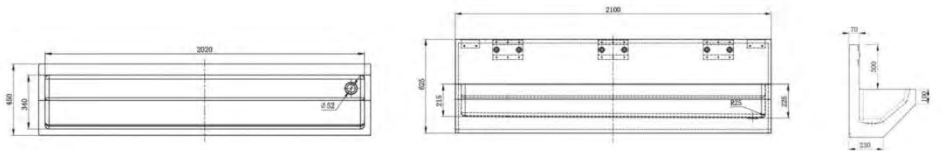

GRADE 304 t1.2 SATIN