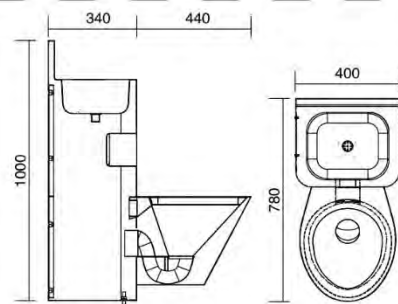

Hairline Finished

Custom And Standard Lengths Available

PQ433 Unit 45

- Combination Unit 45 Toilet
- Bacteriostatic 304 Stainless Steel
- Integrated Hand Basin & Toilet Roll Holder
- Outer Size: 742 X 650 X 945mm
- Thickness: 1.5/2.0mm
- Satin Finished

PQ604

- Disabled Wall Hung Toilet
- Bacteriostatic 304 Stainless Steel
- Vandal Proof Design
- Outer Size: 700 X 368 X 360mm
- Thickness: 1.5/2.0mm
- Satin Finished

PQ605

- Disabled Floor Standing Toilet With Hanging Plate
- Bacteriostatic 304 Stainless Steel
- Vandal Proof Design
- Outer Size: 700 X 368 X 500mm
- Thickness: 1.5/2.0mm
- Satin Finished

PQ606

- Disabled Floor Standing Toilet
- Bacteriostatic 304 stainless steel
- Vandal proof design
- outer size: 700 x 368 x 500mm
- thickness: 1.5/2.0mm
- Satin finished

PQ607

- Disabled Floor Standing Toilet With Hanging Plate
- Bacteriostatic 304 Stainless Steel
- Vandal Proof Design
- Outer Size: 680 X 368 X 400mm
- Thickness: 1.5/2.0mm
- Satin Finished

PQ433 Unit 90

- Combination Unit 90 Toilet
- Bacteriostatic 304 Stainless Steel
- Integrated Hand Basin & Toilet Roll Holder
- Outer Size: 400 X 340 X 1000mm
- Thickness: 1.5/2.0mm
- Satin Finished

Toilet & Urinal Series