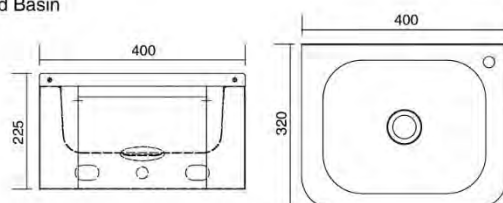

- Floor Standing Handwash Basin
- Bacteriostatic 304 Stainless Steel
- Rounded Corner Prevent Injury
- Outer Size: 400 x 340 x 1000mm
- Bowl Size: 317 x 260 x 130mm
- Thickness: 1.5mm
- Satin Finished

PWB229-1205020

- Multi Vanity Inset Basin
- Bacteriostatic 304 Stainless Steel
- Outer Size: 1200 x 500 x 200mm
- Bowl Size: 390 x 330 x 160mm
- Thickness: 1.2mm
- Satin Finished

PWB17-403456

- Wallmount Hands Free Knee Operated Basin
- Bacteriostatic 304 Stainless Steel
- Outer Size: 400 X 340 X 560mm
- Bowl Size: 317 X 260 X 130mm
- Thickness: 1.2mm
- Satin Finished

PWB103-403956

- Wallmount Hands Free Knee Operated Basin
- Bacteriostatic 304 Stainless Steel
- Outer Size: 400 X 385 X 560mm
- Bowl Size: φ 300 X 135mm
- Thickness: 1.2mm
- Satin Finished

PWB49-403223

- Wallmount Hands Free Knee Operated Basin
- Bacteriostatic 304 Stainless Steel
- Outer Size: 400 x 320 x 225mm
- Bowl Size: 317 x 260 x 130mm
- Thickness: 1.2mm
- Satin Finished

PWB52-504327

- Wallmount Hands Free Knee Operated Basin
- Bacteriostatic 304 Stainless Steel
- Outer Size: 500 x 425 x 283mm
- Bowl Size: 394 x 289 x 152mm
- Thickness: 1.2mm
- Satin Finished

PWB86-504229