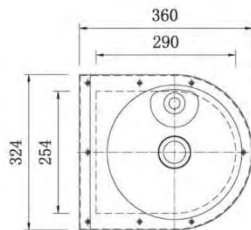

PF13-973798

- Double End Disabled Drinking Fountain
- Bacteriostatic 304 Stainless Steel
- Outer Size: 1005 x 372 x 976mm
- Bowl Size: $\Phi 280 \times 50$ mm
- Thickness: optional 1.2 or 1.5mm
- Hairline finished

PF58-3092

- Floor-standing Drinking Fountain
- Bacteriostatic 304 Stainless Steel
- Rounded Edge Prevent Injury
- Outer Size: $\Phi 300 \times 915$ mm
- Bowl Size: $\Phi 280 \times 50$ mm
- Thickness: Optional 1.2 Or 1.5mm
- Hairline Finished

WALL HUNG BASIN & BAR SINKS

A38

GRADE 304 t1.0 SATIN

A38-10

GRADE 304 t0.8 SATIN

A87

GRADE 304 t0.9 SATIN

Specialised in bespoke products