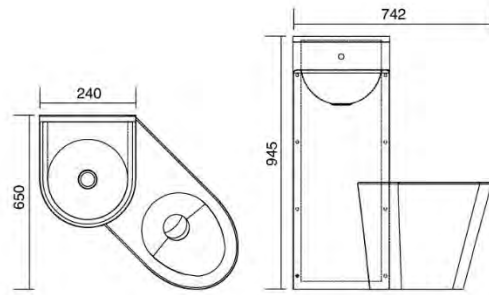

Photo

Details

PQ432

Rodan Paper Towel

Bacteriostatic 304 Stainless Steel

Outer Size: 411 x 103 x 1148

Thickness: Optional 1.0 / 1.2

Hairline Finished

Custom And Standard Lengths Available

Photo

Details

PWB267-504595

Free Standing Foot Pedal Sink

Bacteriostatic 304 Stainless Steel

Outer Size: 500 x 450 x 950

Thickness: Optional 1.5 / 2.0

Hairline Finished

Custom And Standard Lengths Available

PQ433 Unit 45

- Combination Unit 45 Toilet
- Bacteriostatic 304 Stainless Steel
- Integrated Hand Basin & Toilet Roll Holder
- Outer Size: 742 X 650 X 945mm
- Thickness: 1.5/2.0mm
- Satin Finished

PQ434

- Squat Pan
- Bacteriostatic 304 Stainless Steel
- Integral, Pressed Foot Stands
- Outer Size: 700 x 700 x 228mm
- Thickness: 1.2mm
- Satin Finished

PQ270

- Wallmount Flushing Urinals
- Bacteriostatic 304 Stainless Steel
- Outer Size: 497 x 330 x 500mm
- Bowl Size: 394 x 289 x 152mm
- Thickness: 1.2mm
- Satin Finished