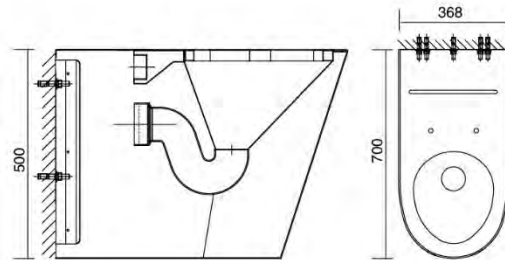

PQ605

- Disabled Floor Standing Toilet With Hanging Plate
- Bacteriostatic 304 Stainless Steel
- Vandal Proof Design
- Outer Size: 700 X 368 X 500mm
- Thickness: 1.5/2.0mm
- Satin Finished