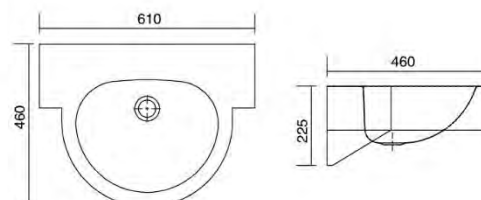

PWB81-614623

- Wallmount Handwash Basin
- Bacteriostatic 304 Stainless Steel
- Rounded Edge Prevent Injury
- Outer Size: 610 x 460 x 225mm
- Bowl Size: 404 X 319 X 160mm
- Thickness: 1.2mm
- Satin Finished