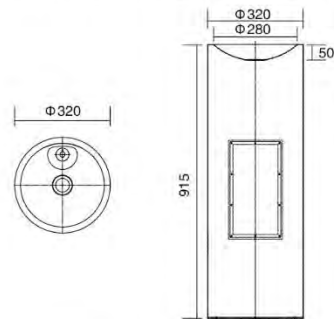

PF19-3292

- Floor-standing Drinking Fountain
- Bacteriostatic 304 Stainless Steel
- Rounded Edge Prevent Injury
- Outer Size: $\Phi 320 \times 915$
- Bowl Size: $\Phi 280 \times 50$
- Thickness: Optional 1.2 Or 1.5mm
- Hairline Finished