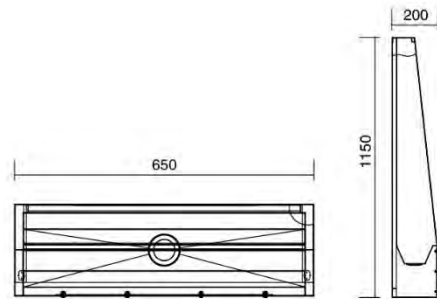

PQ271

- Wallmount Flushing Urinals
- Bacteriostatic 304 Stainless Steel
- Outer Size: 332 x 344 x 500mm
- Bowl Size: 394 x 289 x 152mm
- Thickness: 1.2mm
- Satin Finished

PQ279

- Wallmount Flushing Urinals
- Bacteriostatic 304 Stainless Steel
- Outer Size: 300 x 324 x 420mm
- Bowl Size: 394 x 289 x 152mm
- Thickness: 1.2mm
- Satin Finished

PU13

- Urinal Shell
- Bacteriostatic 304 Stainless Steel
- Integral, Pressed Foot Stands
- Outer Size: 330 X 320 X 430mm
- Thickness: 1.2mm
- Satin Finished

PU09

- Wall Hung Urinal Trough
- Bacteriostatic 304 Stainless Steel
- Outer Size: 1200 x 240 x 516mm
- Manufactured To Custom Lengths
- Thickness: 1.2mm
- Satin Finished

PU14

- Wall Hung Urinal Trough
- Bacteriostatic 304 Stainless Steel
- Outer Size: 1500 x 226 x 510mm
- Manufactured To Custom Lengths
- Thickness: 1.2mm
- Satin Finished

PU45

- Wall Hung Urinal Trough
- Bacteriostatic 304 Stainless Steel
- Outer Size: 650 X 200 X 1150mm
- Manufactured To Custom Lengths
- Thickness: 1.2mm
- Satin Finished

PU51

- Regency Urinal
- Bacteriostatic 304 Stainless Steel
- Outer Size: 1200 x 630 x 1300mm
- Manufactured To Custom Lengths
- Thickness: 1.2mm
- Satin Finished

PQ564

- Urinal Privacy Panel
- Bacteriostatic 304 Stainless Steel
- Robust, Vandal Resistant Construction
- Outer Size: 400 x 50 x 700mm
- Thickness: 1.2mm
- Satin Finished