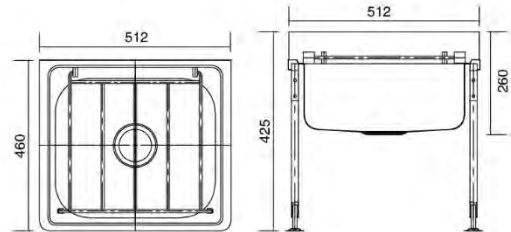

PWB103-403956

- Wallmount Hands Free Knee Operated Basin
- Bacteriostatic 304 Stainless Steel
- Outer Size: 400 X 385 X 560mm
- Bowl Size: φ 300 X 135mm
- Thickness: 1.2mm
- Satin Finished

PWB49-403223

- Wallmount Hands Free Knee Operated Basin
- Bacteriostatic 304 Stainless Steel
- Outer Size: 400 x 320 x 225mm
- Bowl Size: 317 x 260 x 130mm
- Thickness: 1.2mm
- Satin Finished

PWB52-504327

- Wallmount Hands Free Knee Operated Basin
- Bacteriostatic 304 Stainless Steel
- Outer Size: 500 x 425 x 283mm
- Bowl Size: 394 x 289 x 152mm
- Thickness: 1.2mm
- Satin Finished

PWB86-504229

- Wallmount Hands Free Knee Operated Basin
- Bacteriostatic 304 Stainless Steel
- Outer Size: 500 x 420 x 285mm
- Bowl Size: 380 x 285 x 178mm
- Thickness: 1.2mm
- Satin Finished

Other Sanitaryware

PWB80-514655

- Wallmount Cleaner Sink
- Bacteriostatic 304 Stainless Steel
- Outer Size: 512 x 460 x 260mm
- Bowl Size: 430 x 375 x 185mm
- Thickness: 0.8mm
- Hairline finished

PQ165

- Floor Standing Janitorial Unit
- Bacteriostatic 304 Stainless Steel
- Integral hand basin and bucket sink
- Outer Size: 502 x 570 x 880mm
- Bowl Size: 358 x 256 x 135mm
400 x 325 x 175mm
- Thickness: 1.2mm
- Hairline finished