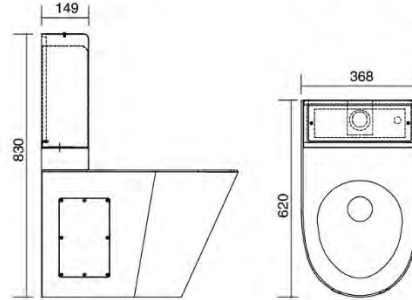

PQ606

- Disabled Floor Standing Toilet
- Bacteriostatic 304 stainless steel
- Vandal proof design
- outer size: 700 x 368 x 500mm
- thickness: 1.5/2.0mm
- Satin finished

PQ607

- Disabled Floor Standing Toilet With Hanging Plate
- Bacteriostatic 304 Stainless Steel
- Vandal Proof Design
- Outer Size: 680 X 368 X 400mm
- Thickness: 1.5/2.0mm
- Satin Finished

PQ433 Unit 90

- Combination Unit 90 Toilet
- Bacteriostatic 304 Stainless Steel
- Integrated Hand Basin & Toilet Roll Holder
- Outer Size: 400 X 340 X 1000mm
- Thickness: 1.5/2.0mm
- Satin Finished

Toilet & Urinal Series

PQ599

- Wall Hung Toilet With Hanging Plate
- Bacteriostatic 304 Stainless Steel
- Vandal Proof Design
- Outer Size: 550 X 368 X 360mm
- Thickness: 1.5/2.0mm
- Satin Finished

PQ600

- Wall Hung Toilet
- Bacteriostatic 304 Stainless Steel
- Vandal Proof Design
- Outer Size: 550 X 368 X 360mm
- Thickness: 1.5/2.0mm
- Satin Finished

- Floor Standing Handwash Basin
- Bacteriostatic 304 Stainless Steel
- Rounded Corner Prevent Injury
- Outer Size: 400 x 340 x 1000mm
- Bowl Size: 317 x 260 x 130mm
- Thickness: 1.5mm
- Satin Finished