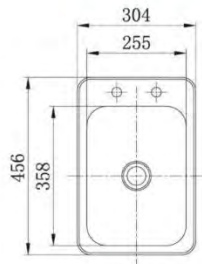

A38

GRADE 304 t0.8 SATIN