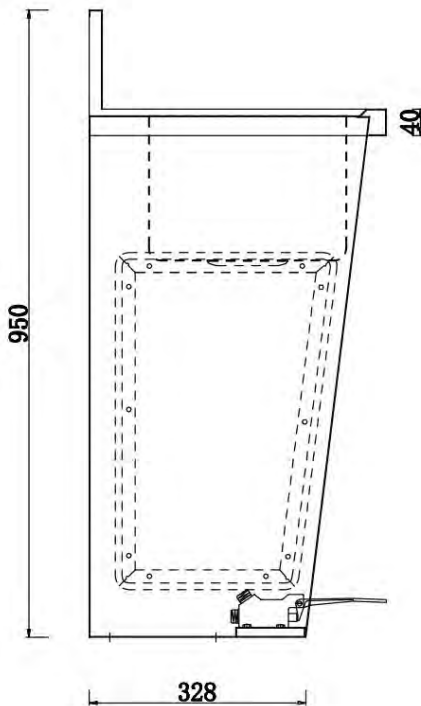

Photo

Details

PQ432

Rodan Paper Towel

Bacteriostatic 304 Stainless Steel

Outer Size: 411 x 103 x 1148

Thickness: Optional 1.0 / 1.2

Hairline Finished

Custom And Standard Lengths Available

Photo

Details

PWB267-504595

Free Standing Foot Pedal Sink

Bacteriostatic 304 Stainless Steel

Outer Size: 500 x 450 x 950

Thickness: Optional 1.5 / 2.0

Hairline Finished

Custom And Standard Lengths Available

PQ433 Unit 45

- Combination Unit 45 Toilet
- Bacteriostatic 304 Stainless Steel
- Integrated Hand Basin & Toilet Roll Holder
- Outer Size: 742 X 650 X 945mm
- Thickness: 1.5/2.0mm
- Satin Finished

PQ434

- Squat Pan
- Bacteriostatic 304 Stainless Steel
- Integral, Pressed Foot Stands
- Outer Size: 700 x 700 x 228mm
- Thickness: 1.2mm
- Satin Finished

PQ270

- Wallmount Flushing Urinals
- Bacteriostatic 304 Stainless Steel
- Outer Size: 497 x 330 x 500mm
- Bowl Size: 394 x 289 x 152mm
- Thickness: 1.2mm
- Satin Finished