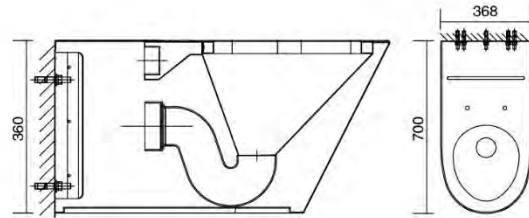

PU51

- Regency Urinal
- Bacteriostatic 304 Stainless Steel
- Outer Size: 1200 x 630 x 1300mm
- Manufactured To Custom Lengths
- Thickness: 1.2mm
- Satin Finished

PQ564

- Urinal Privacy Panel
- Bacteriostatic 304 Stainless Steel
- Robust, Vandal Resistant Construction
- Outer Size: 400 x 50 x 700mm
- Thickness: 1.2mm
- Satin Finished

PQ103

- Urinal Privacy Panel
- Bacteriostatic 304 Stainless Steel
- Robust, Vandal Resistant Construction
- Outer Size: 382 x 1092 x 80mm
- Thickness: 1.2mm
- Satin Finished

PQ603

- Disabled Wall Hung Toilet With Hanging Plate
- Bacteriostatic 304 Stainless Steel
- Vandal Proof Design
- Outer Size: 700 X 368 X 360mm
- Thickness: 1.5/2.0mm
- Satin Finished