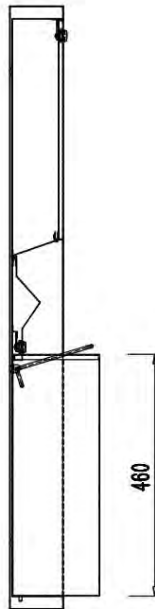

Photo

Details

PQ432

Rodan Paper Towel

Bacteriostatic 304 Stainless Steel

Outer Size: 411 x 103 x 1148

Thickness: Optional 1.0 / 1.2

Hairline Finished

Custom And Standard Lengths Available

Photo

Details

PWB267-504595

Free Standing Foot Pedal Sink

Bacteriostatic 304 Stainless Steel

Outer Size: 500 x 450 x 950

Thickness: Optional 1.5 / 2.0

Hairline Finished

Custom And Standard Lengths Available

PQ433 Unit 45

- Combination Unit 45 Toilet
- Bacteriostatic 304 Stainless Steel
- Integrated Hand Basin & Toilet Roll Holder
- Outer Size: 742 X 650 X 945mm
- Thickness: 1.5/2.0mm
- Satin Finished