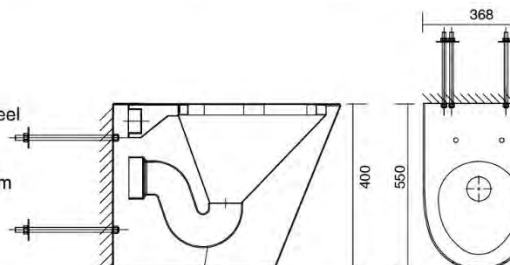

PQ599

- Wall Hung Toilet With Hanging Plate
- Bacteriostatic 304 Stainless Steel
- Vandal Proof Design
- Outer Size: 550 X 368 X 360mm
- Thickness: 1.5/2.0mm
- Satin Finished

PQ600

- Wall Hung Toilet
- Bacteriostatic 304 Stainless Steel
- Vandal Proof Design
- Outer Size: 550 X 368 X 360mm
- Thickness: 1.5/2.0mm
- Satin Finished

PWB76-414029

- Wallmount Handwash Basin
- Bacteriostatic 304 Stainless Steel
- Rounded Edge Prevent Injury
- Outer Size: 410 x 395 x 287mm
- Bowl Size: Ø300 X 125mm
- Thickness: 1.2mm
- Satin Finished

PWB118-403490