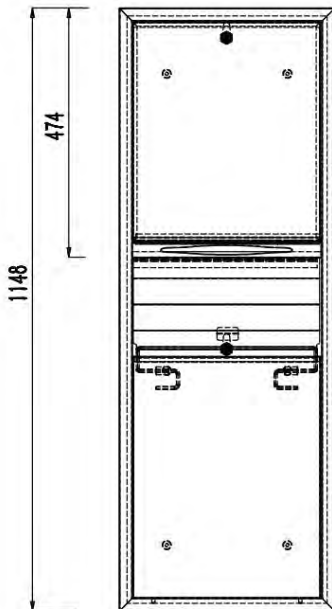

Photo

Details

PQ432

Rodan Paper Towel

Bacteriostatic 304 Stainless Steel

Outer Size: 411 x 103 x 1148

Thickness: Optional 1.0 / 1.2

Hairline Finished

Custom And Standard Lengths Available

Photo

Details

PWB267-504595

Free Standing Foot Pedal Sink

Bacteriostatic 304 Stainless Steel

Outer Size: 500 x 450 x 950

Thickness: Optional 1.5 / 2.0

Hairline Finished

Custom And Standard Lengths Available

PQ433 Unit 45

- Combination Unit 45 Toilet
- Bacteriostatic 304 Stainless Steel
- Integrated Hand Basin & Toilet Roll Holder
- Outer Size: 742 X 650 X 945mm
- Thickness: 1.5/2.0mm
- Satin Finished