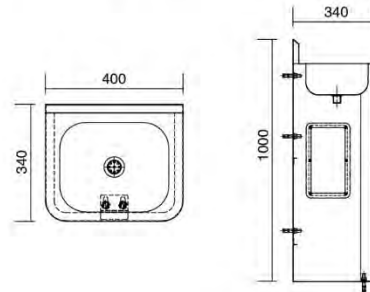

PQ599

- Wall Hung Toilet With Hanging Plate
- Bacteriostatic 304 Stainless Steel
- Vandal Proof Design
- Outer Size: 550 X 368 X 360mm
- Thickness: 1.5/2.0mm
- Satin Finished

PQ600

- Wall Hung Toilet
- Bacteriostatic 304 Stainless Steel
- Vandal Proof Design
- Outer Size: 550 X 368 X 360mm
- Thickness: 1.5/2.0mm
- Satin Finished

PQ601

- Floor Standing Toilet With Hanging Plate
- Bacteriostatic 304 Stainless Steel
- Vandal Proof Design
- Outer Size: 550 X 368 X 400mm
- Thickness: 1.5/2.0mm
- Satin Finished

PQ602

- Floor Standing Toilet
- Bacteriostatic 304 Stainless Steel
- Vandal Proof Design
- Outer Size: 550 X 368 X 400mm
- Thickness: 1.5/2.0mm
- Satin Finished

PWB76-414029

- Wallmount Handwash Basin
- Bacteriostatic 304 Stainless Steel
- Rounded Edge Prevent Injury
- Outer Size: 410 x 395 x 287mm
- Bowl Size: Ø300 X 125mm
- Thickness: 1.2mm
- Satin Finished

PWB118-403490

- Floor Standing Handwash Basin
- Bacteriostatic 304 Stainless Steel
- Rounded Corner Prevent Injury
- Outer Size: 400 x 340 x 1000mm
- Bowl Size: 317 x 260 x 130mm
- Thickness: 1.5mm
- Satin Finished