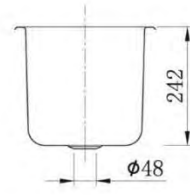

PF58-3092

- Floor-standing Drinking Fountain
- Bacteriostatic 304 Stainless Steel
- Rounded Edge Prevent Injury
- Outer Size: $\Phi 300 \times 915$ mm
- Bowl Size: $\Phi 280 \times 50$ mm
- Thickness: Optional 1.2 Or 1.5mm
- Hairline Finished

WALL HUNG BASIN & BAR SINKS

A38

GRADE 304 t1.0 SATIN

A38-10

GRADE 304 t0.8 SATIN

A87

GRADE 304 t0.9 SATIN

Specialised in bespoke products