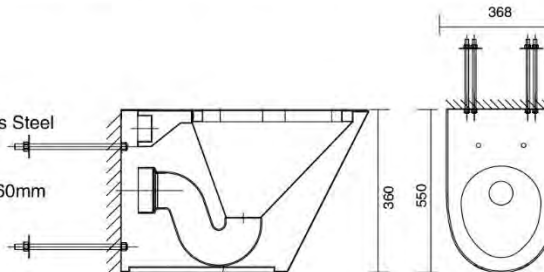

PQ433 Unit 90

- Combination Unit 90 Toilet
- Bacteriostatic 304 Stainless Steel
- Integrated Hand Basin & Toilet Roll Holder
- Outer Size: 400 X 340 X 1000mm
- Thickness: 1.5/2.0mm
- Satin Finished

Toilet & Urinal Series

PQ565

- Disabled Wall Faced Toilet
- Bacteriostatic 304 Stainless Steel
- Vandal Proof Design
- Outer Size: 630 X 368 X 400mm
- Thickness: 1.5/2.0mm
- Satin Finished

PQ598

- Close Coupled Wall Faced Toilet Pan
- Bacteriostatic 304 Stainless Steel
- Vandal Proof Design
- Outer Size: 620 x 368 x 830mm
- Thickness: 1.5/2.0mm
- Satin Finished

PQ599

- Wall Hung Toilet With Hanging Plate
- Bacteriostatic 304 Stainless Steel
- Vandal Proof Design
- Outer Size: 550 X 368 X 360mm
- Thickness: 1.5/2.0mm
- Satin Finished

PQ600

- Wall Hung Toilet
- Bacteriostatic 304 Stainless Steel
- Vandal Proof Design
- Outer Size: 550 X 368 X 360mm
- Thickness: 1.5/2.0mm
- Satin Finished