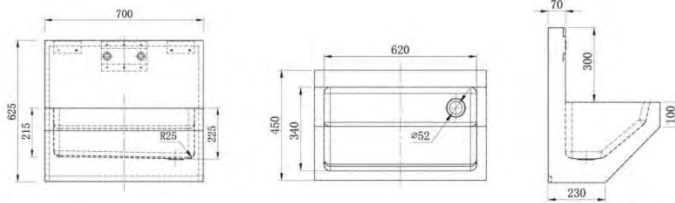

GRADE 304 t1.2 SATIN

WTA-L-1400