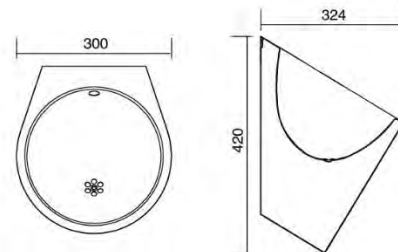

Photo

Details

PQ432

Rodan Paper Towel

Bacteriostatic 304 Stainless Steel

Outer Size: 411 x 103 x 1148

Thickness: Optional 1.0 / 1.2

Hairline Finished

Hairline Finished

Custom And Standard Lengths Available

PQ433 Unit 45

- Combination Unit 45 Toilet
- Bacteriostatic 304 Stainless Steel
- Integrated Hand Basin & Toilet Roll Holder
- Outer Size: 742 X 650 X 945mm
- Thickness: 1.5/2.0mm
- Satin Finished

PQ434

- Squat Pan
- Bacteriostatic 304 Stainless Steel
- Integral, Pressed Foot Stands
- Outer Size: 700 x 700 x 228mm
- Thickness: 1.2mm
- Satin Finished

PQ270

- Wallmount Flushing Urinals
- Bacteriostatic 304 Stainless Steel
- Outer Size: 497 x 330 x 500mm
- Bowl Size: 394 x 289 x 152mm
- Thickness: 1.2mm
- Satin Finished

PQ271

- Wallmount Flushing Urinals
- Bacteriostatic 304 Stainless Steel
- Outer Size: 332 x 344 x 500mm
- Bowl Size: 394 x 289 x 152mm
- Thickness: 1.2mm
- Satin Finished

PQ279

- Wallmount Flushing Urinals
- Bacteriostatic 304 Stainless Steel
- Outer Size: 300 x 324 x 420mm
- Bowl Size: 394 x 289 x 152mm
- Thickness: 1.2mm
- Satin Finished