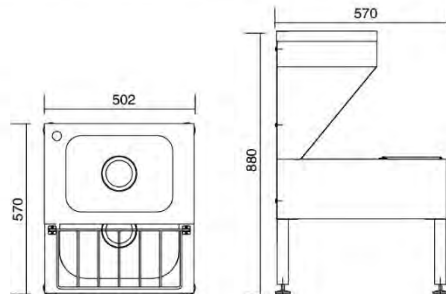

PWB103-403956

- Wallmount Hands Free Knee Operated Basin
- Bacteriostatic 304 Stainless Steel
- Outer Size: 400 X 385 X 560mm
- Bowl Size: φ 300 X 135mm
- Thickness: 1.2mm
- Satin Finished

PWB49-403223

- Wallmount Hands Free Knee Operated Basin
- Bacteriostatic 304 Stainless Steel
- Outer Size: 400 x 320 x 225mm
- Bowl Size: 317 x 260 x 130mm
- Thickness: 1.2mm
- Satin Finished

PWB52-504327

- Wallmount Hands Free Knee Operated Basin
- Bacteriostatic 304 Stainless Steel
- Outer Size: 500 x 425 x 283mm
- Bowl Size: 394 x 289 x 152mm
- Thickness: 1.2mm
- Satin Finished

PWB86-504229

- Wallmount Hands Free Knee Operated Basin
- Bacteriostatic 304 Stainless Steel
- Outer Size: 500 x 420 x 285mm
- Bowl Size: 380 x 285 x 178mm
- Thickness: 1.2mm
- Satin Finished

Other Sanitaryware

PWB80-514655

- Wallmount Cleaner Sink
- Bacteriostatic 304 Stainless Steel
- Outer Size: 512 x 460 x 260mm
- Bowl Size: 430 x 375 x 185mm
- Thickness: 0.8mm
- Hairline finished

PQ165

- Floor Standing Janitorial Unit
- Bacteriostatic 304 Stainless Steel
- Integral hand basin and bucket sink
- Outer Size: 502 x 570 x 880mm
- Bowl Size: 358 x 256 x 135mm
400 x 325 x 175mm
- Thickness: 1.2mm
- Hairline finished